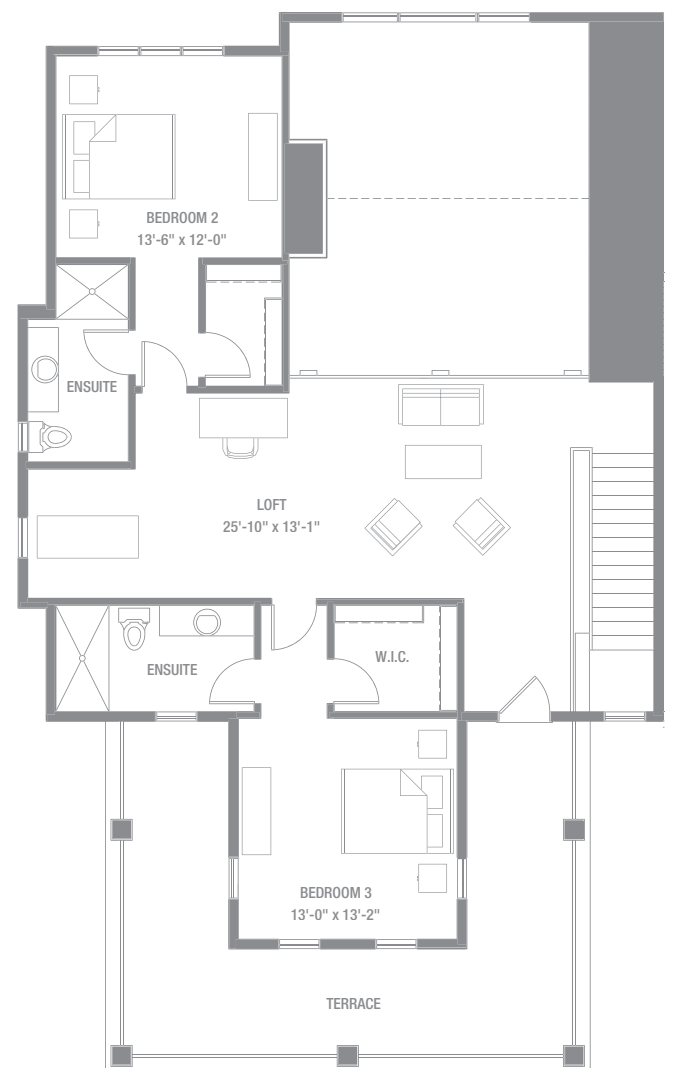

# BOIS BLANC

## DRIFTWOOD (B)

3,654 SQ.FT. | 3 BEDROOMS | 3.5 BATHROOMS

# DRIFTWOOD (B)

3,654 SQ.FT. | 3 BEDROOMS | 3.5 BATHROOMS

GROUND FLOOR - 2,490 SQ.FT.

SECOND FLOOR - 1,164 SQ.FT.