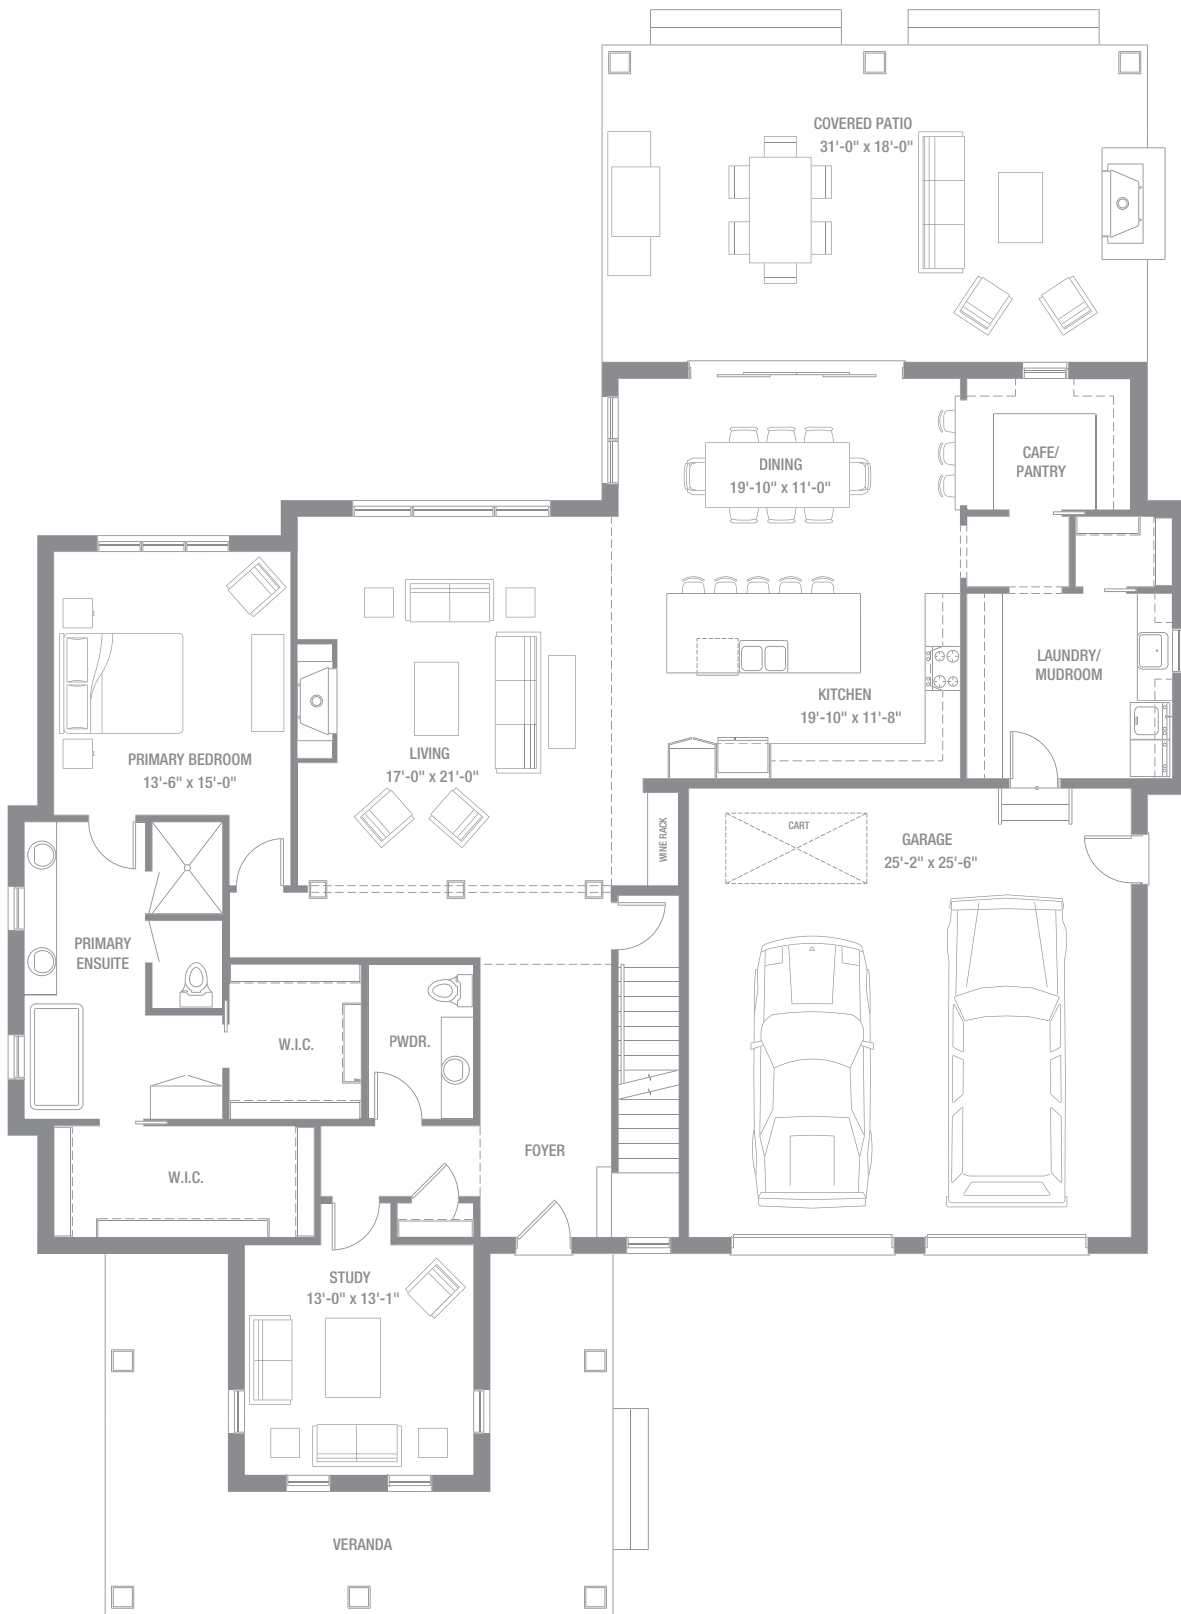

CANADA

BOIS BLANC

DRIFTWOOD (A)

3,654 SQ.FT. | 3 BEDROOMS | 3.5 BATHROOMS

DRIFTWOOD (A)

3,654 SQ.FT. | 3 BEDROOMS | 3.5 BATHROOMS

GROUND FLOOR - 2,490 SQ.FT.

SECOND FLOOR - 1,164 SQ.FT.