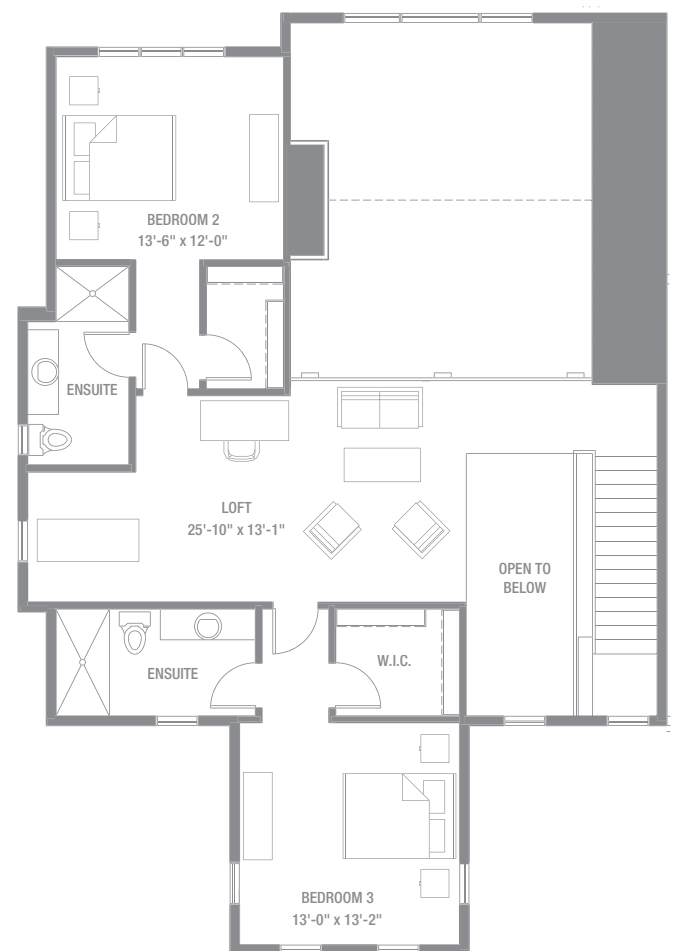

CANADA

BOIS BLANC

DRIFTWOOD (A)

3,654 SQ.FT. | 3 BEDROOMS | 3.5 BATHROOMS

DRIFTWOOD (A)

3,654 SQ.FT. | 3 BEDROOMS | 3.5 BATHROOMS

GROUND FLOOR - 2,490 SQ.FT.

SECOND FLOOR - 1,164 SQ.FT.